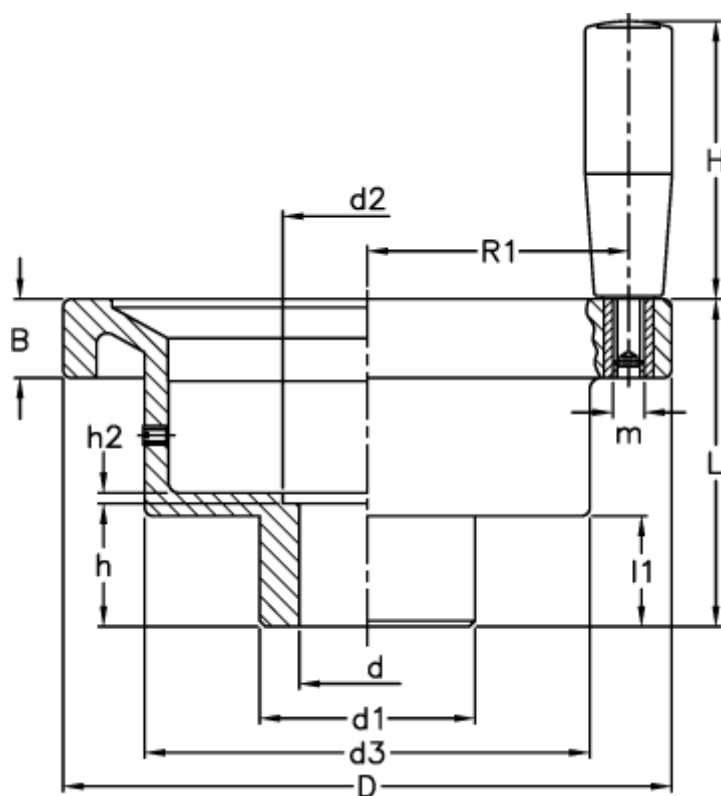

Article number: 2307028726
Description: E+G Solid handwheel
VAD.200-GXX2-A18+I

Measures

B	= 20.5	h2	= 4.5
D	= 200	L	= 75.0
d1	= 42	l1	= 24.0
d2	= 33.0	m	= M10
d3	= 78	R1	= 89.0
d H7	= 18		
H	= 80		
h	= 24.0		